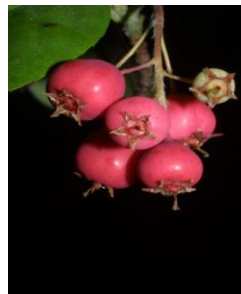

6. Downy Serviceberry

Scientific Name	Location	Mature Height (m)	Mature Spread (m)	Attributes
Amelanchier	Sun or shade	7m	4m	Masses of white flowers in May, green foliage turns brilliant orange/red in October. Small, edible purple fruit ripen in July. Attracts birds.